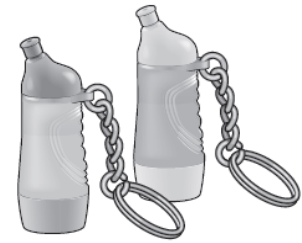

Keychain: Sports Bottle — Mold # 80857

Keychain “charm” version of the adorable Sports Bottle.